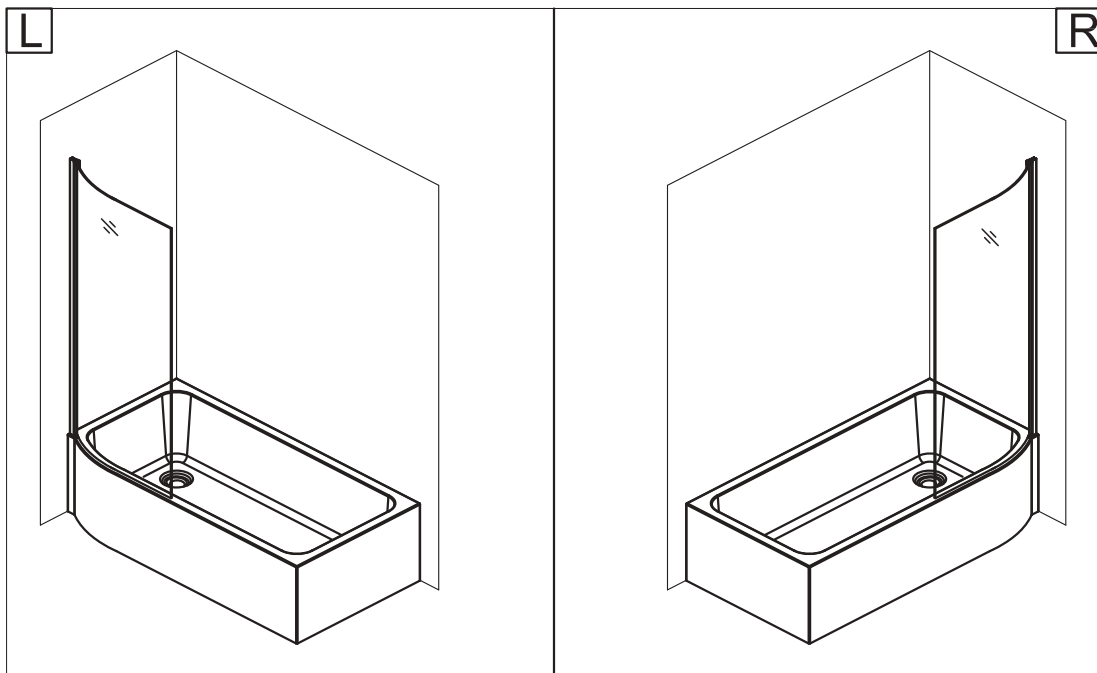

USER MANUAL

Thank you for choosing Better Bathrooms.
Please read this manual before installing your product
and keep for future reference.

better 
bathrooms

Chrome Bath Screen 6mm - Cove COVECHSC

Matt Black Bath Screen 6mm – Cove COVEMBSC

Brushed Brass Bath Screen 6mm - Cove COVEBBSC

- Multi-person assembly
- Tools required
- We always recommend using professional tradespeople to install your product

Congratulations on your purchase

And welcome to our growing gang of savvy shoppers